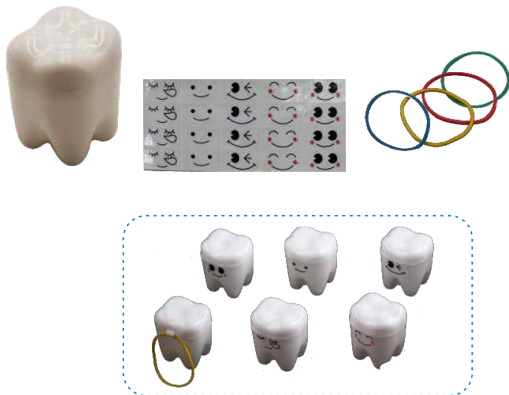

#992643

Denture Box

Color: mixed color (blue and pink)
Size: 96mm L x 64mm W x 55mm H
Package: 10pcs/bag 10bags/case

#992642

Denture Carebath

Color: mixed color (blue and pink)
Size: 90mm L x 76mm W x 56mm H
Package: 10pcs/bag 10bags/case

#992648

Milk Teeth Storage

Color: white
Size: 40mm L x 35mm W x 48mm H
Package: 50pcs/bag 2bags/case

Hand Mirror

Size: 250mm L x 135mm W
Package: 1 piece/bag

Code	Color
#993257	blue
#993258	red
#993259	green
#993260	yellow
#993261	white
#993262	pink

#993266

Hand Mirror (with Magnifier)

Color: clear
Size: 250mm L x 155mm W
Package: 1 piece/bag

#993267

Grinding Box

Color: clear
Size: 300mm L x 200mm W x 180mm H
Package: 1 piece/box