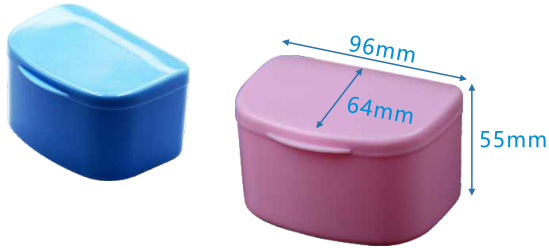

#992643

Denture Box

Color: mixed color (blue and pink)
Size: 96mm L x 64mm W x 55mm H
Package: 10pcs/bag 10bags/case

#992642

Denture Carebath

Color: mixed color (blue and pink)
Size: 90mm L x 76mm W x 56mm H
Package: 10pcs/bag 10bags/case

#992648

Milk Teeth Storage

Color: white
Size: 40mm L x 35mm W x 48mm H
Package: 50pcs/bag 2bags/case

Hand Mirror

Size: 250mm L x 135mm W
Package: 1 piece/bag

Code	Color
#993257	blue
#993258	red
#993259	green
#993260	yellow
#993261	white
#993262	pink

#993266

Hand Mirror (with Magnifier)

Color: clear
Size: 250mm L x 155mm W
Package: 1 piece/bag

#993267

Grinding Box

Color: clear
Size: 300mm L x 200mm W x 180mm H
Package: 1 piece/box