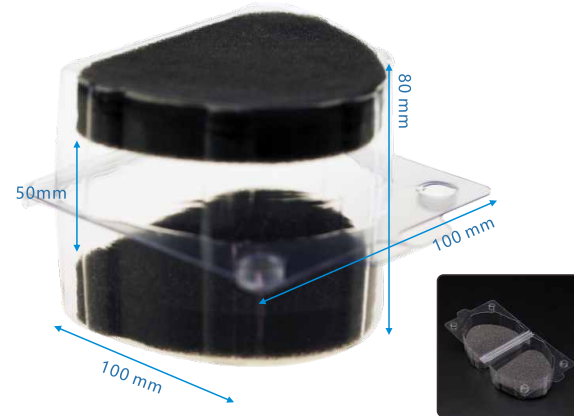

#991184

**Model Carriage Box**

**Color:** clear  
**Size:** 100mm L x 100mm W x 80mm H  
**Package:** 10sets/case  
**Remarks:** 1 set including 1 pc transparent box and 2 pcs sponges

#991185

**Model Carriage Box**

**Color:** white  
**Size:** 150mm L x 90mm W x 70mm H  
**Package:** 20sets/bundle  
**Remarks:** 1 set including 1 pc box and 2 pcs sponges

**Model Formers**

**Package:** 1 piece/bag  
**Remarks:** Autoclavable up to 135°C

Code	Size	Size
#991161	L	55mm x 76mm x 14mm
#991162	LS	46mm x 72mm x 14mm
#991163	M	50mm x 68mm x 14mm
#991164	MS	44mm x 64mm x 14mm
#991165	P	38mm x 69mm x 14mm
#991166	X	37mm x 55mm x 14mm
#991167	Y	37mm x 55mm x 14mm

**Lab Pan**

**Size:** 160mm L  
 85mm W  
 73mm H  
**Package:** 1 piece/bag 20bags/case

Code	Color
#991191	blue
#991192	white
#991193	green
#991194	beige
#991195	red

#991196

**Wall Hanging Lab Pan**

**Color:** silver  
**Size:** 460mm L x 30mm W  
**Package:** 1 piece/wrap  
**Remarks:** • Holds 3 Lab Pans  
 • Drilled and countersunk with screws and wall anchors