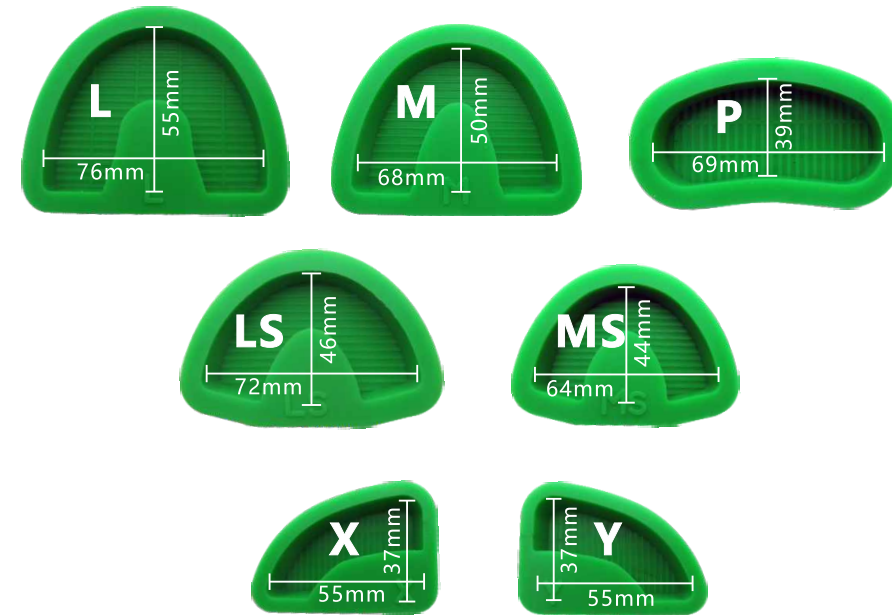

#991184

**Model Carriage Box**

**Color:** clear  
**Size:** 100mm L x 100mm W x 80mm H  
**Package:** 10sets/case  
**Remarks:** 1 set including 1 pc transparent box and 2 pcs sponges

#991185

**Model Carriage Box**

**Color:** white  
**Size:** 150mm L x 90mm W x 70mm H  
**Package:** 20sets/bundle  
**Remarks:** 1 set including 1 pc box and 2 pcs sponges

**Model Formers**

**Package:** 1 piece/bag  
**Remarks:** Autoclavable up to 135°C

Code	Size	Size
#991161	L	55mm x 76mm x 14mm
#991162	LS	46mm x 72mm x 14mm
#991163	M	50mm x 68mm x 14mm
#991164	MS	44mm x 64mm x 14mm
#991165	P	38mm x 69mm x 14mm
#991166	X	37mm x 55mm x 14mm
#991167	Y	37mm x 55mm x 14mm

**Lab Pan**

**Size:** 160mm L  
 85mm W  
 73mm H  
**Package:** 1 piece/bag 20bags/case

Code	Color
#991191	blue
#991192	white
#991193	green
#991194	beige
#991195	red

#991196

**Wall Hanging Lab Pan**

**Color:** silver  
**Size:** 460mm L x 30mm W  
**Package:** 1 piece/wrap  
**Remarks:** • Holds 3 Lab Pans  
 • Drilled and countersunk with screws and wall anchors