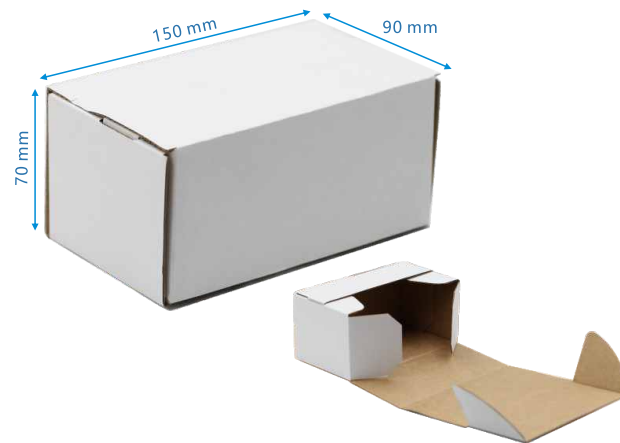

#991184

**Model Carriage Box**

**Color:** clear  
**Size:** 100mm L x 100mm W x 80mm H  
**Package:** 10sets/case  
**Remarks:** 1 set including 1 pc transparent box and 2 pcs sponges

#991185

**Model Carriage Box**

**Color:** white  
**Size:** 150mm L x 90mm W x 70mm H  
**Package:** 20sets/bundle  
**Remarks:** 1 set including 1 pc box and 2 pcs sponges

**Model Formers**

**Package:** 1 piece/bag  
**Remarks:** Autoclavable up to 135°C

Code	Size	Size
#991161	L	55mm x 76mm x 14mm
#991162	LS	46mm x 72mm x 14mm
#991163	M	50mm x 68mm x 14mm
#991164	MS	44mm x 64mm x 14mm
#991165	P	38mm x 69mm x 14mm
#991166	X	37mm x 55mm x 14mm
#991167	Y	37mm x 55mm x 14mm

**Lab Pan**

**Size:** 160mm L  
 85mm W  
 73mm H  
**Package:** 1 piece/bag 20bags/case

Code	Color
#991191	blue
#991192	white
#991193	green
#991194	beige
#991195	red

#991196

**Wall Hanging Lab Pan**

**Color:** silver  
**Size:** 460mm L x 30mm W  
**Package:** 1 piece/wrap  
**Remarks:** • Holds 3 Lab Pans  
 • Drilled and countersunk with screws and wall anchors