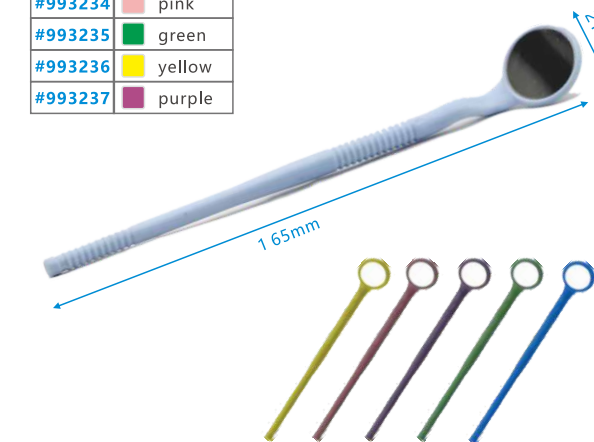

Size: free
 Package: 1 piece/bag
 Remarks: Autoclavable up to 135°C

Amalgam Carrier - Right Angle Tip

Code	Color
#990883	blue
#990886	white

Size: free
 Package: 1 piece/bag
 Remarks: Autoclavable up to 135°C

Instrument Tie

Size: 100mm L
 Package: 6 pcs/bag
 Remarks: Autoclavable up to 135°C

Code	Color
#992968	blue
#992969	pink
#992970	green
#992971	yellow
#992972	purple

Emesis Basin

Size: 8.5" (700cc)
 Package: 10 pcs/box
 Remarks: Autoclavable up to 135°C

Code	Color
#994210	white
#994211	blue
#994212	red
#994213	green
#994214	purple

Mouth Double Mirrors Autoclavable

Size: 165mm L x 21mm Dia
 Package: 20 pcs/box
 Remarks: Autoclavable up to 135°C

Code	Color
#993233	blue
#993234	pink
#993235	green
#993236	yellow
#993237	purple

Sterile Instrument Kit

Color: blue/white
 Size: free
 Package: 50 kits/box
 Remarks: EO Gas Sterilized

Code	Type	Pic
#990730	2 pcs	
#990731	3 pcs	

#993245

Disposable Mouth Mirror-Anti fog

Color: blue
 Size: 167mm
 Package: 10 pcs/box
 Remarks: EO Gas Sterilized