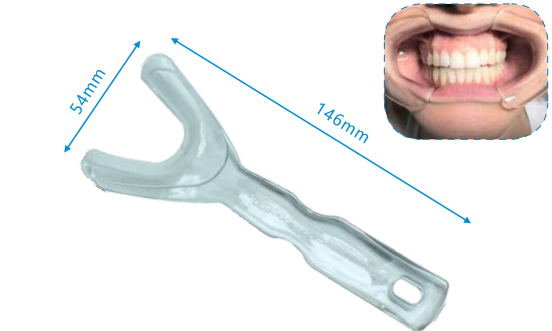

Extraoral Cheek Retractors (Adults)

Color: blue tint
 Size: Adult
 Package: 2 pcs/box
 Remarks: Autoclavable up to 135°C

#992679

Extraoral Cheek Retractors (Kids)

Color: blue tint
 Size: Kid
 Package: 2 pcs/box
 Remarks: Autoclavable up to 135°C

#992680

Extraoral Cheek Retractors (Pedo)

Color: blue tint
 Size: Pedo
 Package: 2 pcs/box
 Remarks: Autoclavable up to 135°C

#992670

Photo Cheek Retractors - Extra Long Handle

Color: blue tint
 Package: 2 pcs/box
 Remarks: Autoclavable up to 135°C

#992681

Intraoral Cheek Retractors (Adults)

Color: blue tint
 Size: Adult
 Package: 2 pcs/box
 Remarks: Autoclavable up to 135°C

#992682

Intraoral Cheek Retractors (Kids)

Color: blue tint
 Size: Kid
 Package: 2 pcs/box
 Remarks: Autoclavable up to 135°C