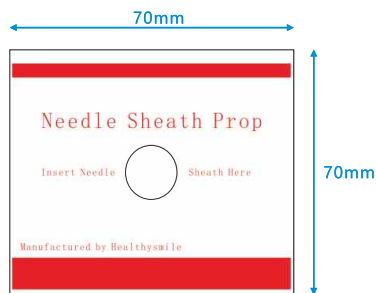

#993830

Anaesthetics Cartridge Holder

Color: Clear
Size: 76mm H, 89mm Dia
Package: 1 piece/box
Remarks: Use only soap and water on acrylic surface. Aloccohol or ammonia-based disinfectants may cause crcks to appear.

#993831

Needle Station

Color: Silver
Size: 38mm H, 50mm Dia
Package: 1 piece/box
Remarks: Autoclavable up to 135°C

#993832

Needle Sheath Prop

Color: white/red
Size: 70mm L X 70mm W
Package: 100 pieces/box
Remarks: Single use only