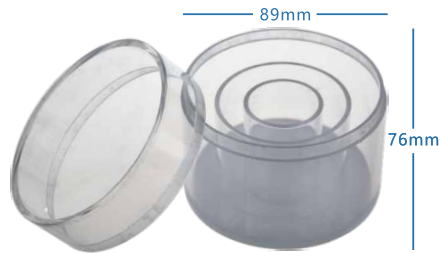

#993830

Anaesthetics Cartridge Holder

Color: Clear
Size: 76mm H, 89mm Dia
Package: 1 piece/box
Remarks: Use only soap and water on acrylic surface. Aloccohol or ammonia-based disinfectants may cause crcks to appear.

#993831

Needle Station

Color: Silver
Size: 38mm H, 50mm Dia
Package: 1 piece/box
Remarks: Autoclavable up to 135°C

#993832

Needle Sheath Prop

Color: white/red
Size: 70mm L X 70mm W
Package: 100 pieces/box
Remarks: Single use only